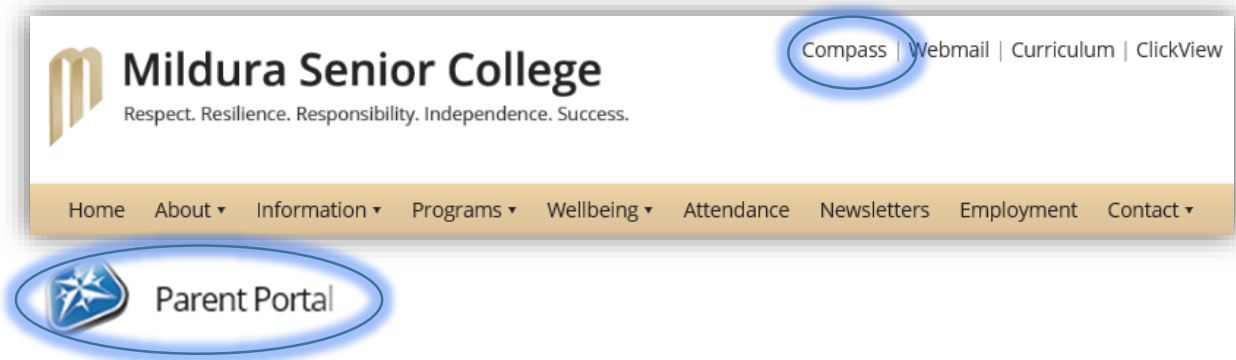

Parents' Guide to Compass

From the College website www.milsen.vic.edu.au, click "Parent Portal" or "Compass"

Alternatively, from any web-connected device, go to <https://tiny.cc/milsen>

- Log in using username and password supplied with first information package
- You will be asked to change your password at first login